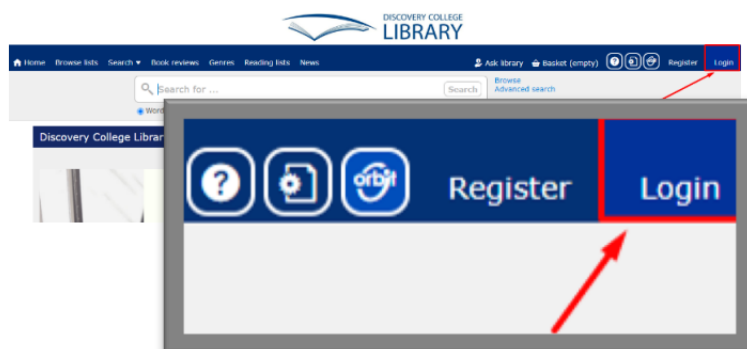

1. Please visit <http://oliver.esf.edu.hk>  
Select Discovery College from the drop down menu

2. On the upper right of the page, click **Login**  
Your child's login details are

Username: **(Ding username)**

Password: **dc12345**

Once you have logged in you may now click on the Search button and a new window will appear.

3. **Search for a book in the search box and press 'search'**